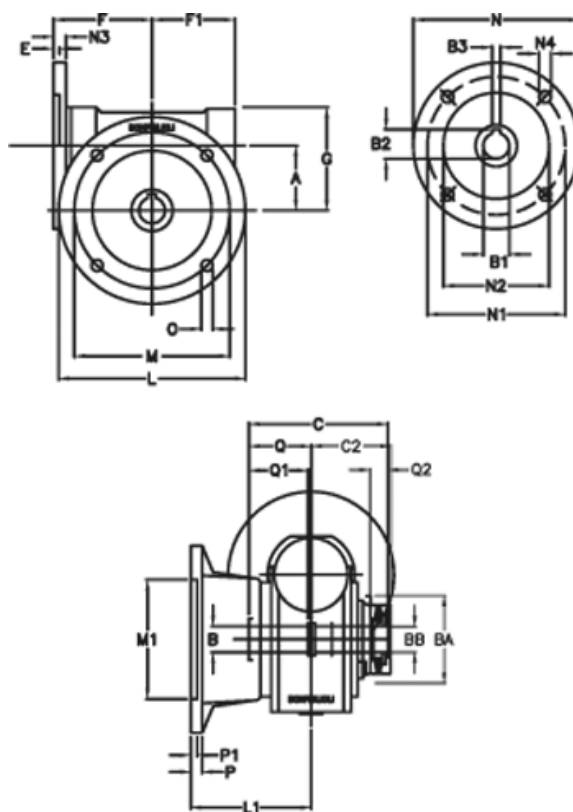

Article number: 390204400742216

Description: Worm Gear with Torque Limiter
VF 44-L1-F-7-P63B5

Measures

a = 44.60	C2 = 48	m = 87	P = 9
B = 18	Description = VF 44F-xx-63B5	M1 = 60	P1 = 7
B1 E7 = 11	E = 2.0	N = 140	Q = 32.0
B2 = 12.8	F = 65	N1 = 115	Q1 = 32
B3 H9 = 4	F1 = 54	N2 = 95	Q2 = 12
BA = 40	g = 71	N3 = 10.5	
BB H7 = 11	L = 110	N4 = 9.5	
C = 79	L1 = 60.5	O = 8.5	